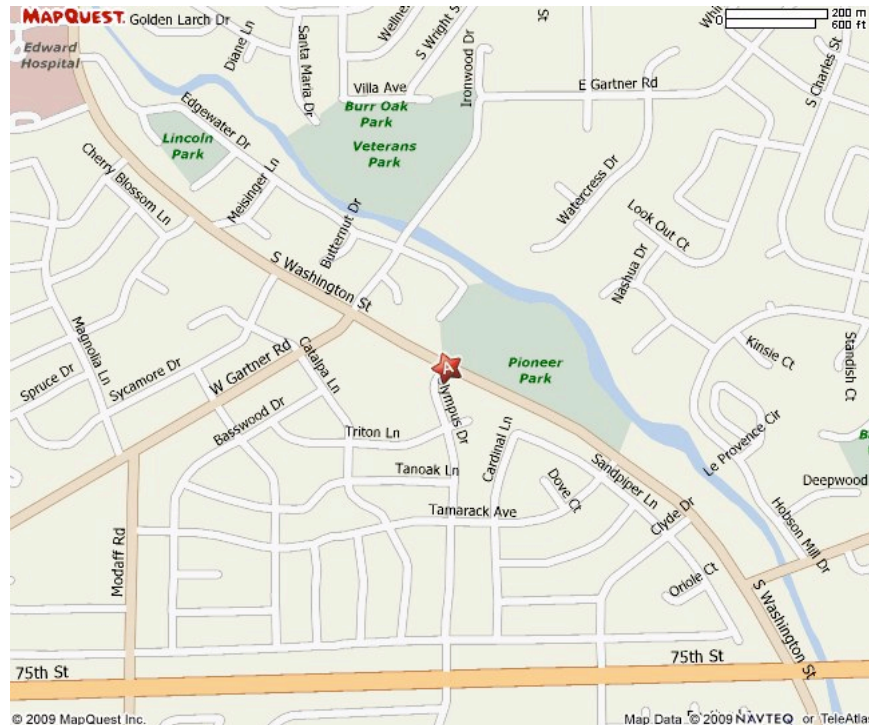

DRIVING DIRECTIONS TO THE KABBE LAW GROUP, LLC

Our office is located at 1111 South Washington, Naperville, IL 60540 in the Nyberg & Cassioppi building.

From the North

Take Washington Street south past Gartner Road. We are located on the right, just past Olympus Drive.

From the South

Take Washington Street north past 75th Street. We are located on the left, a quarter mile past Hobson Road.

From the West

Take 75th Street east to Washington Street. Turn left onto Washington Street. We are located on the left, a quarter mile past Hobson Road.

From the East

Take 75th Street west to Washington Street. Turn left onto Washington Street. We are located on the left, a quarter mile past Hobson Road.

The Kabbe Law Group, LLC
1111 South Washington, Suite 100
Naperville, Illinois 60540
Phone: (888) 909-1414